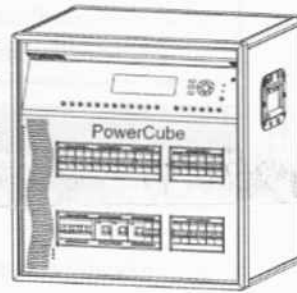

## Conference Setup

Isolated DMX Univers A

Isolated DMX Univers A

DMX Univers A

- 36 x 750W Dimmed Loads
- 24 x 250W Moving Lights
- 16 x Large LED fixtures
- 1 x 6500lm Projector
- Console and other control
- 63A 3 Phase Supply, 58A per phase in use

## Live Music Setup

Isolated DMX Univers A

Isolated DMX Univers B

ARTNet

- 24 x 1000W Dimmed Lights
- 12 x 1200W Moving Lights
- 6 x Strobe Fixtures
- Console and other control
- 63A 3 Phase Supply, 61A per phase in use

## Event Setup

Isolated DMX Univers A

Isolated DMX Univers A

DMX Univers A

- 18 x 750W Dimmed Lights
- 12 x 150W Moving Lights
- 6 x LED Linear Fixtures
- 6 x LED Wash Fixtures
- Console and other control
- 63A 3 Phase Supply, 29A per phase in use