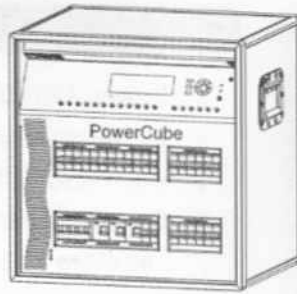

# ART 2000 PowerCube

All in one - Dimming, Mains and Data Distribution for any event

## Conference Setup

Isolated DMX Univers A

Isolated DMX Univers A

DMX Univers A

- 36 x 750W Dimmed Loads
- 24 x 250W Moving Lights
- 16 x Large LED fixtures
- 1 x 6500lm Projector
- Console and other control
- 63A 3 Phase Supply, 58A per phase in use