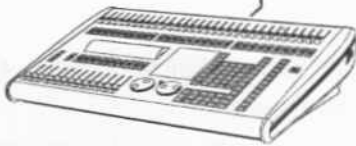

# ART 2000 PowerCube

All in one - Dimming, Mains and Data Distribution for any event

## Conference Setup

Isolated DMX Univers A

Isolated DMX Univers A

DMX Univers A

- 36 x 750W Dimmed Loads
- 24 x 250W Moving Lights
- 16 x Large LED fixtures
- 1 x 6500lm Projector
- Console and other control
- 63A 3 Phase Supply, 58A per phase in use