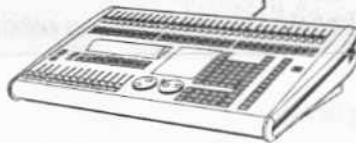

Event Setup

Isolated DMX Univers A

Isolated DMX Univers A

DMX Univers A

- → 18 x 750W Dimmed Lights
- → 12 x 150W Moving Lights
- → 6 x LED Linear Fixtures
- → 6 x LED Wash Fixtures
- → Console and other control
- → 63A 3 Phase Supply, 29A per phase in use