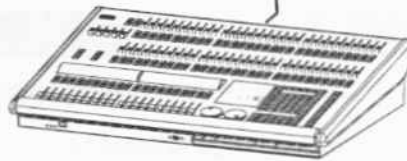

Fashion Setup

Isolated DMX Univers A

Isolated DMX Univers B

ARTNet

- → 47 x 750W Dimmed Lights
- → 12 x 250W Moving Lights
- → 6 x LED Linear Fixtures
- → 63A 3 Phase Supply, 60A per phase in use