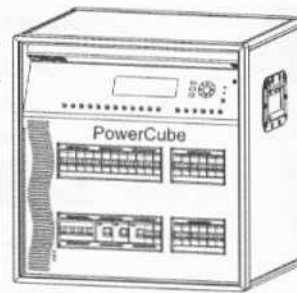

Fashion Setup

Isolated DMX Univers A

Isolated DMX Univers B

ARTNet

- → 47 x 750W Dimmed Lights
- → 12 x 250W Moving Lights
- → 6 x LED Linear Fixtures
- → 63A 3 Phase Supply, 60A per phase in use