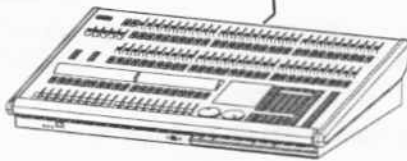

Live Music Setup

Isolated DMX Univers A

Isolated DMX Univers B

ARTNet

- → 24 x 1000W Dimmed Lights
- → 12 x 1200W Moving Lights
- → 6 x Strobe Fixtures
- → Console and other control
- → 63A 3 Phase Supply, 61A per phase in use