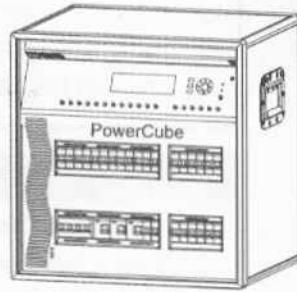

Live Music Setup

Isolated DMX Univers A

Isolated DMX Univers B

ARTNet

- → 24 x 1000W Dimmed Lights
- → 12 x 1200W Moving Lights
- → 6 x Strobe Fixtures
- → Console and other control
- → 63A 3 Phase Supply, 61A per phase in use